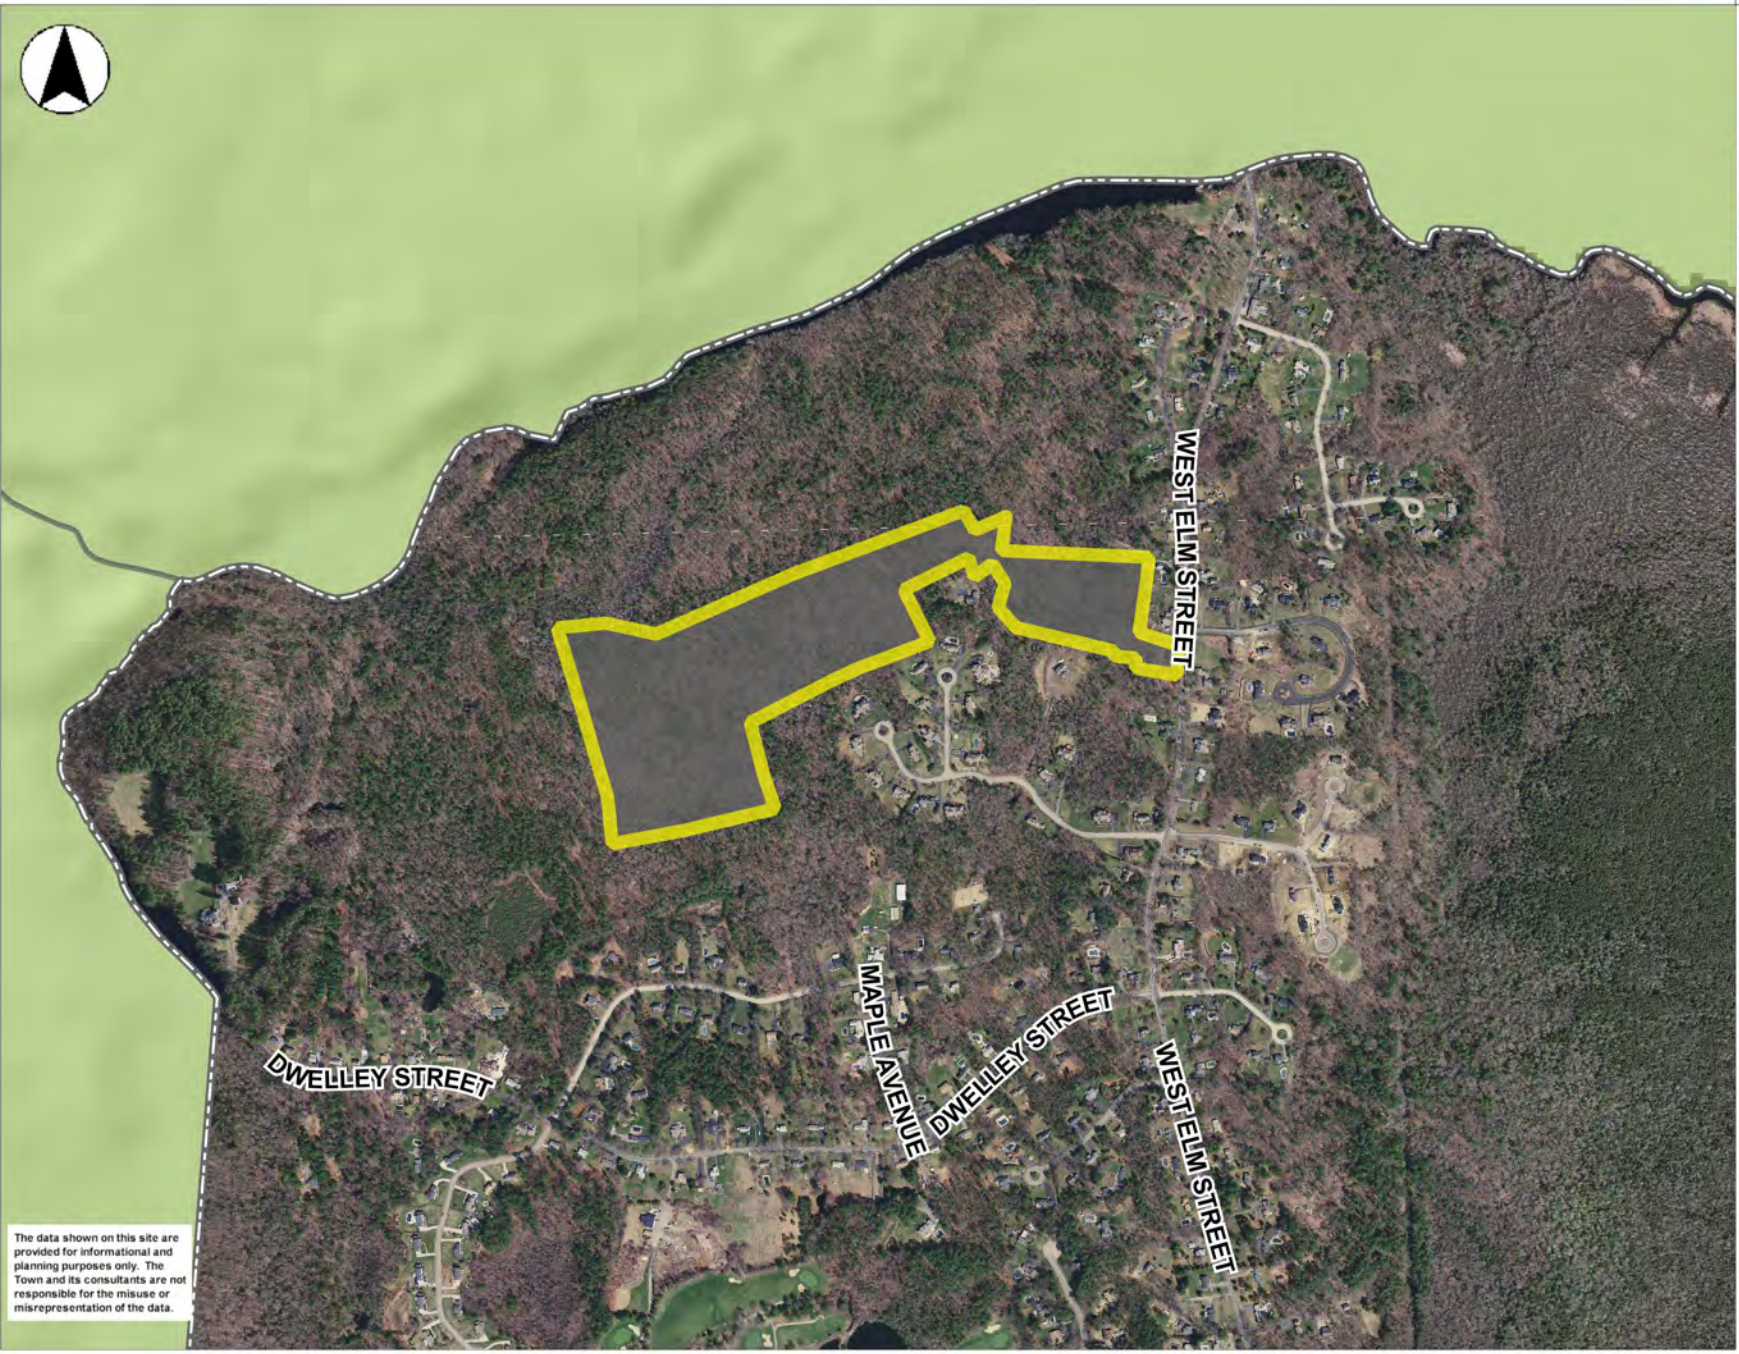

- Places
  - Fire Station
  - Police Station
  - Town Hall
  - Public Library
  - School
  - Ice Rink
  - Parcels w/ Orthos
- Parcels_Sub
- Town Boundary
- MA Highways
  - Interstate
  - US Highway
  - Numbered Routes
- Abutting Towns Labels
- Abutting Towns
  - Bathymetry
    - 0-5 ft
    - 5-10 ft
    - 10-15 ft
    - 15-20 ft
    - 20-30 ft
    - 30-40 ft
    - 40-50 ft
    - 50-60 ft
    - 60-70 ft
    - 70+ ft

0 1200 2400 ft

Printed on 08/19/2018 at 05:11 PM

Pembroke MapsOnline